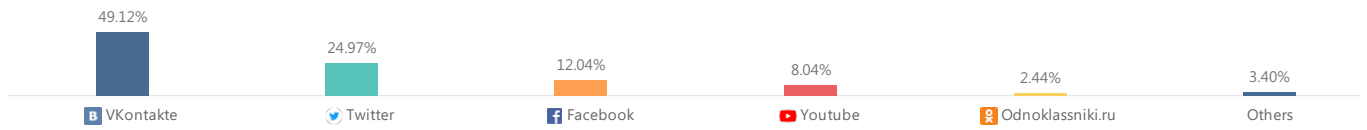

Social

Social Traffic [ⓘ]

Aug 2017 - Oct 2017, Worldwide Desktop Only