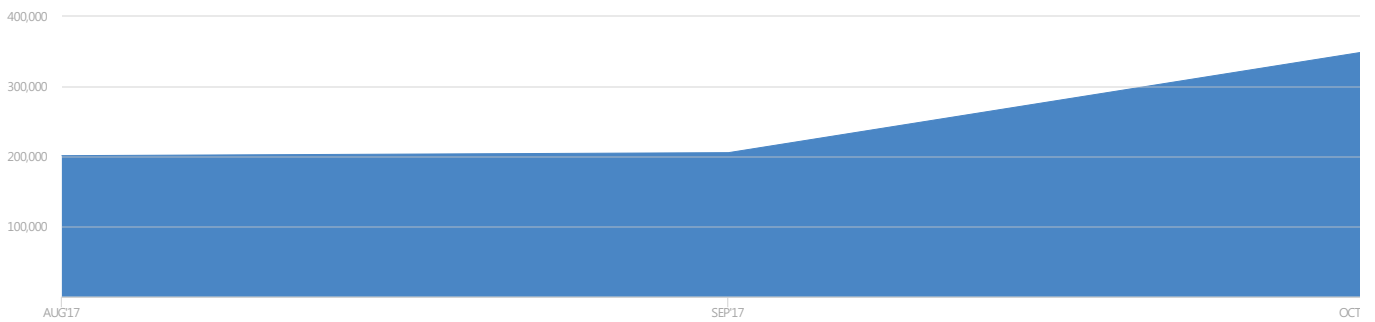

Unlock Unique Visitors metrics

Traffic Share ⓘ

Aug 2017 - Oct 2017, Worldwide

Desktop 55.45%

Mobile Web 44.55%

Monthly Visits

252,838

Monthly Unique Visitors BETA

115,358

Avg. Visit Duration

00:02:41

Pages / Visit

3.54

Bounce Rate

45.03%

Visits Over Time ⓘ Last 3 Months | All Traffic